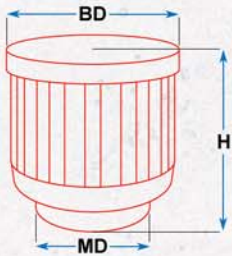

Breather Filters

BH - base
H - height
MB - mounting diameter