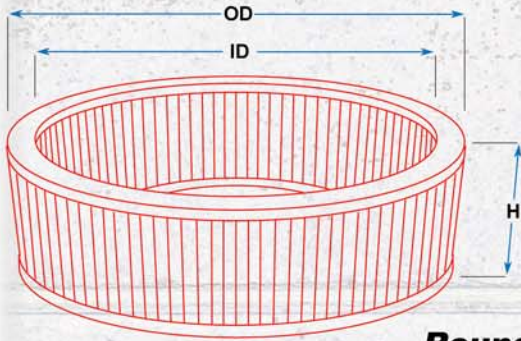

Please refer to the following illustrations for your specific application!

Round Filters

OD - outside diameter
ID - inside diameter
H - height