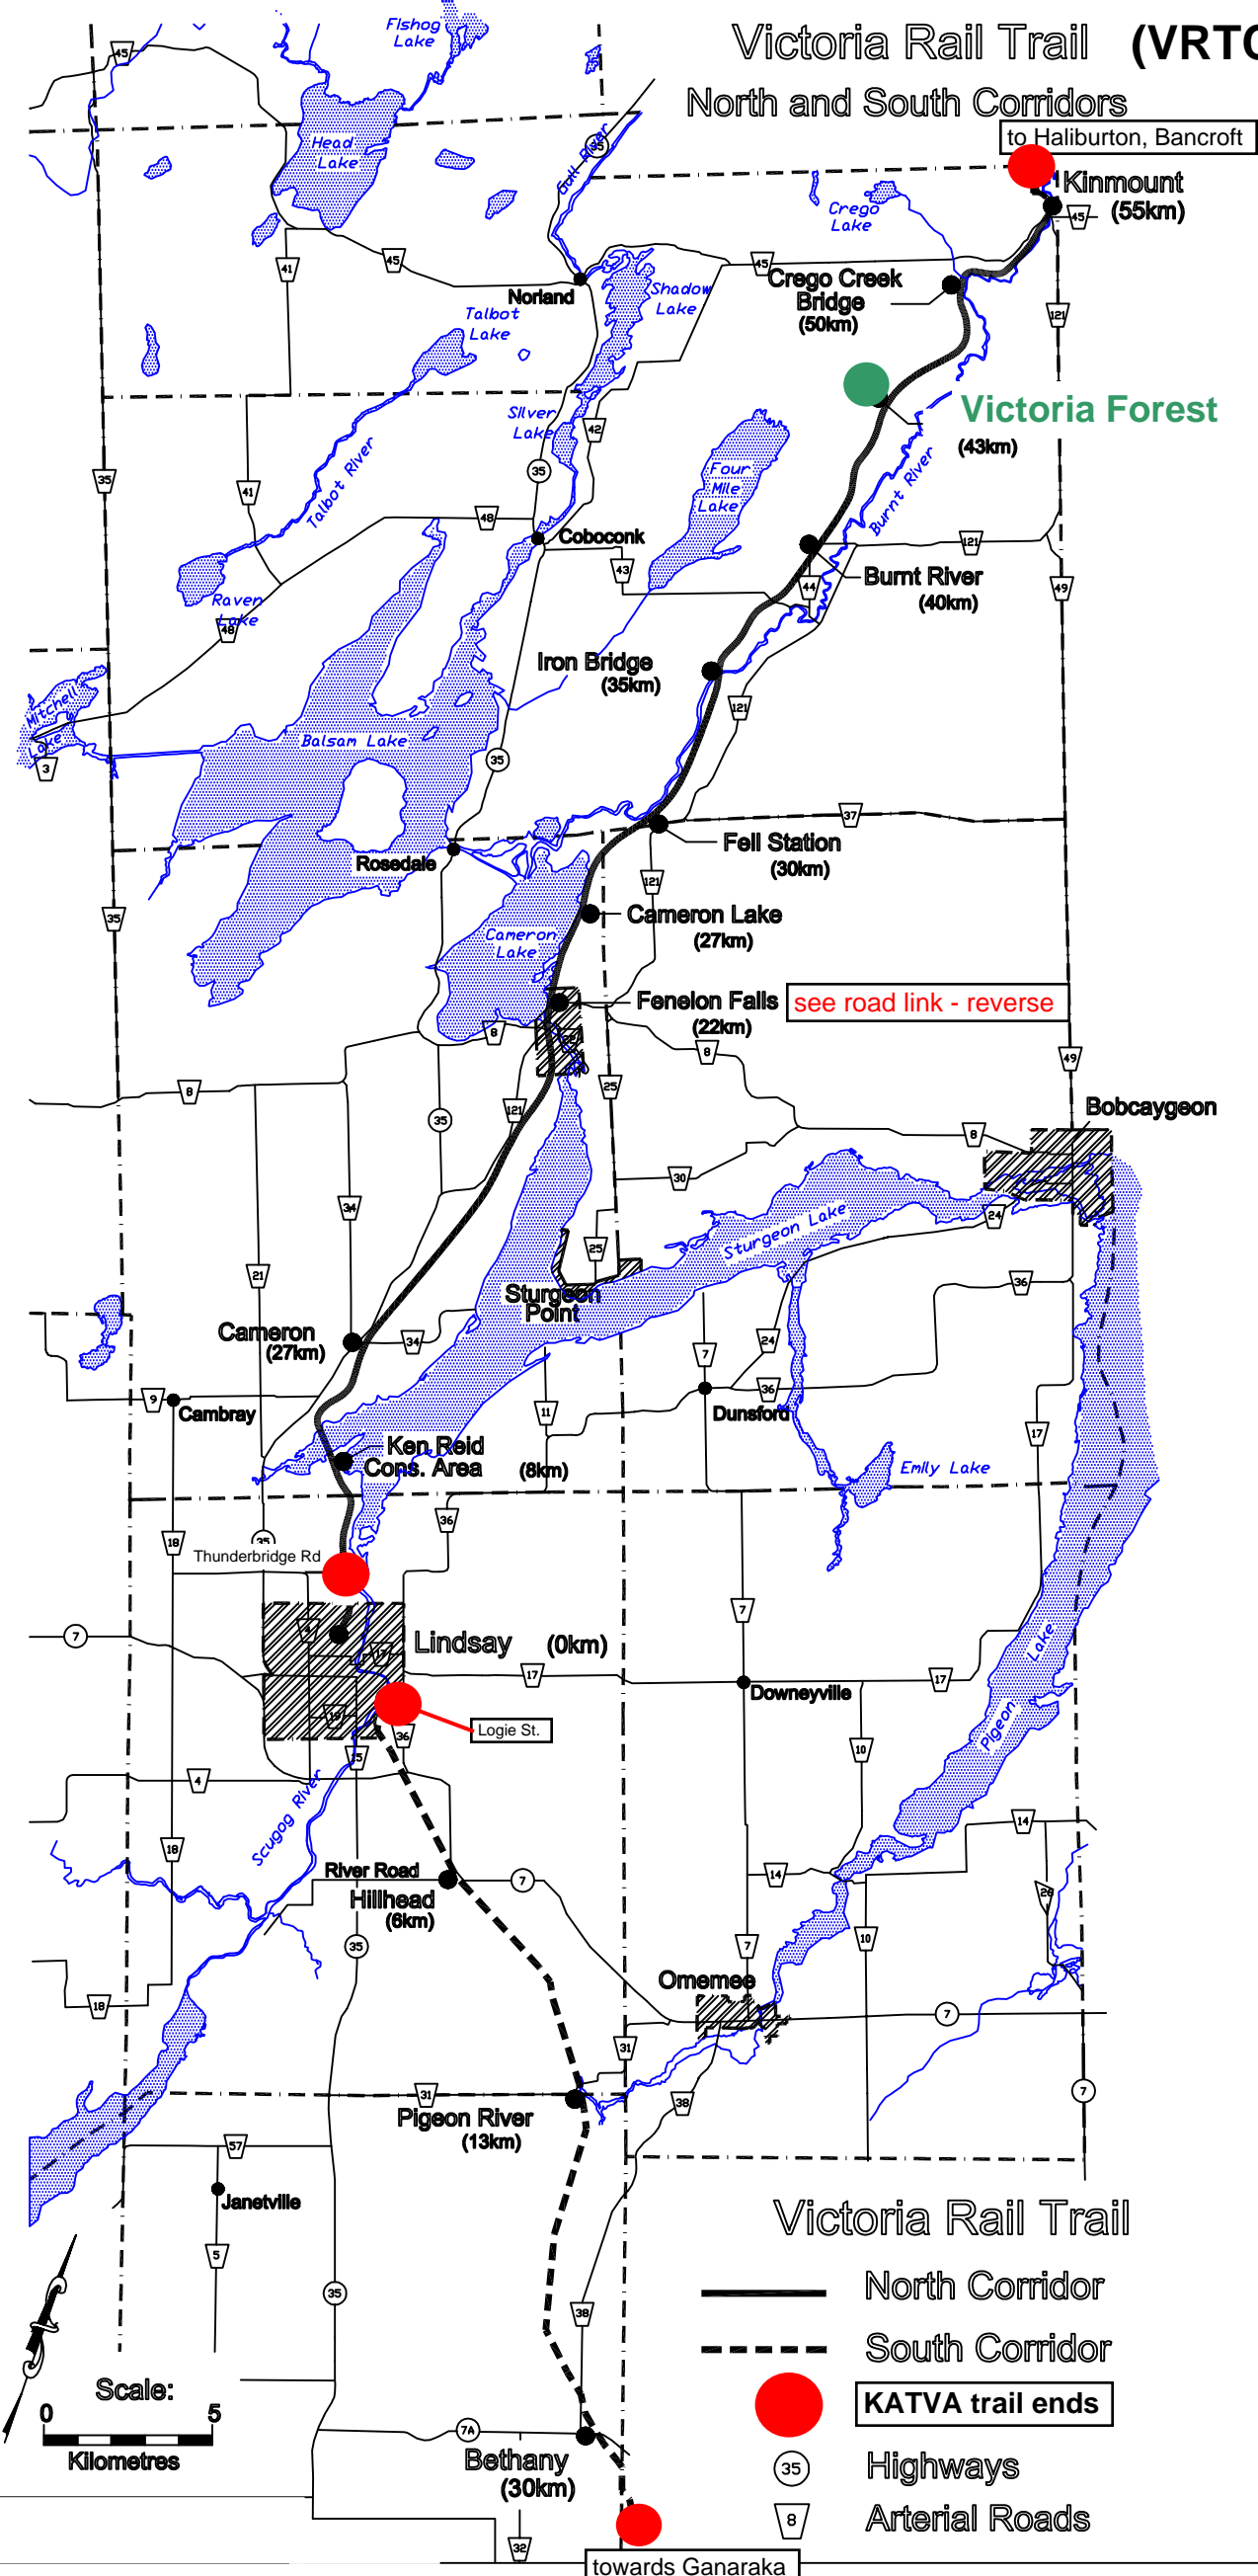

# Victoria Rail Trail (VRTC)

## North and South Corridors

to Haliburton, Bancroft

**Kinmount (55km)**

**Crego Creek Bridge (50km)**

**Victoria Forest (43km)**

**Burnt River (40km)**

**Iron Bridge (35km)**

**Fell Station (30km)**

**Cameron Lake (27km)**

**Fenelon Falls (22km)**

see road link - reverse

**Cameron (27km)**

**Lindsay (0km)**

Logie St.

**Hillhead (8km)**

**Pigeon River (13km)**

**Bethany (30km)**

towards Ganaraka